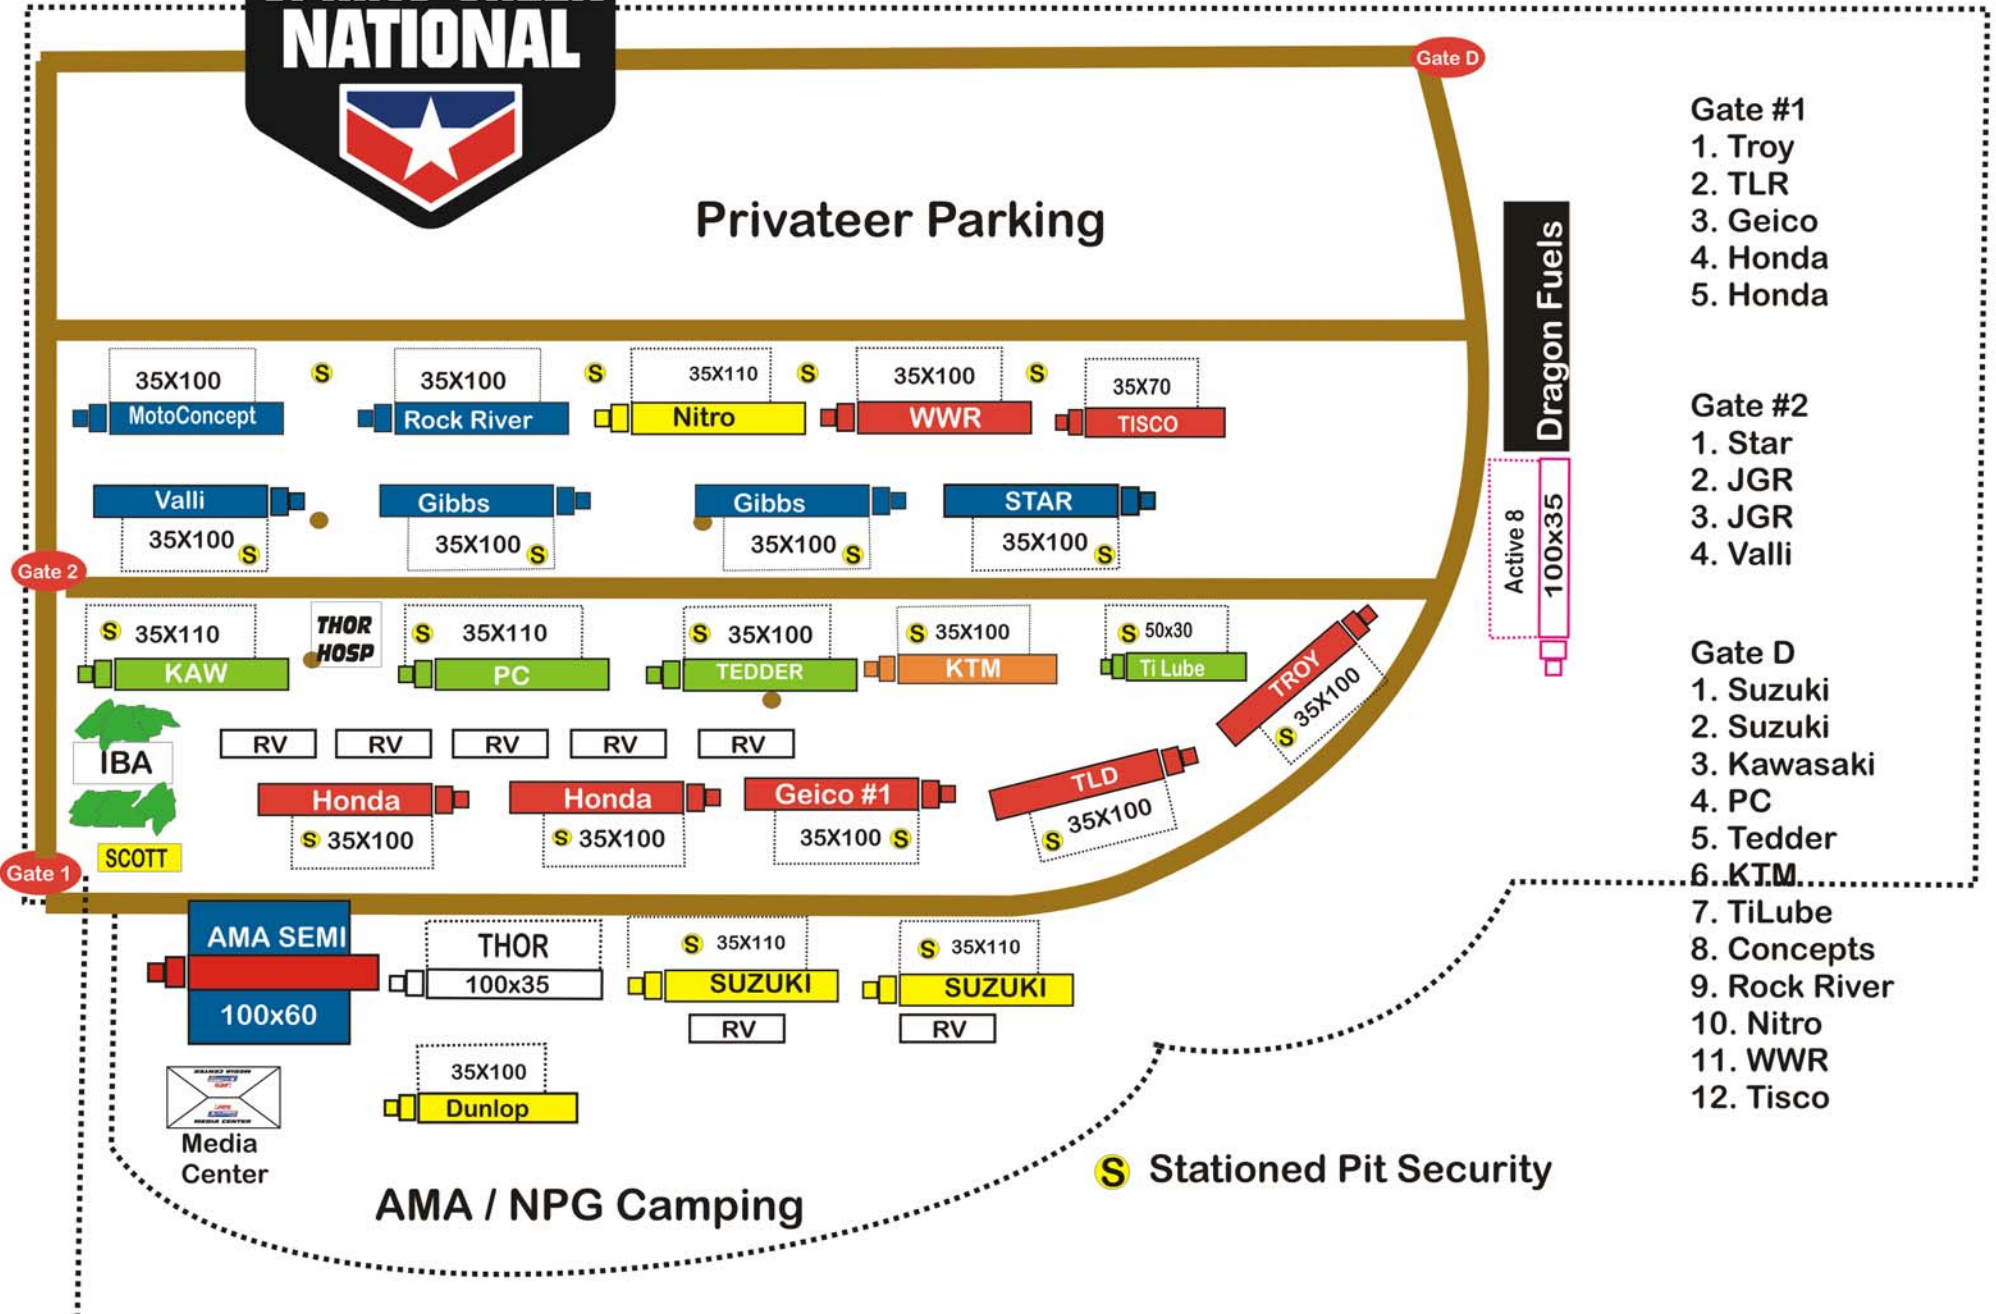

2010 Paddock Parking

Privateer Parking

- Gate #1
1. Troy
 2. TLR
 3. Geico
 4. Honda
 5. Honda

- Gate #2
1. Star
 2. JGR
 3. JGR
 4. Valli

- Gate D
1. Suzuki
 2. Suzuki
 3. Kawasaki
 4. PC
 5. Tedder
 6. KTM
 7. TiLube
 8. Concepts
 9. Rock River
 10. Nitro
 11. WWR
 12. Tisco

Dragon Fuels

Active 8
100x35

S Stationed Pit Security

AMA / NPG Camping