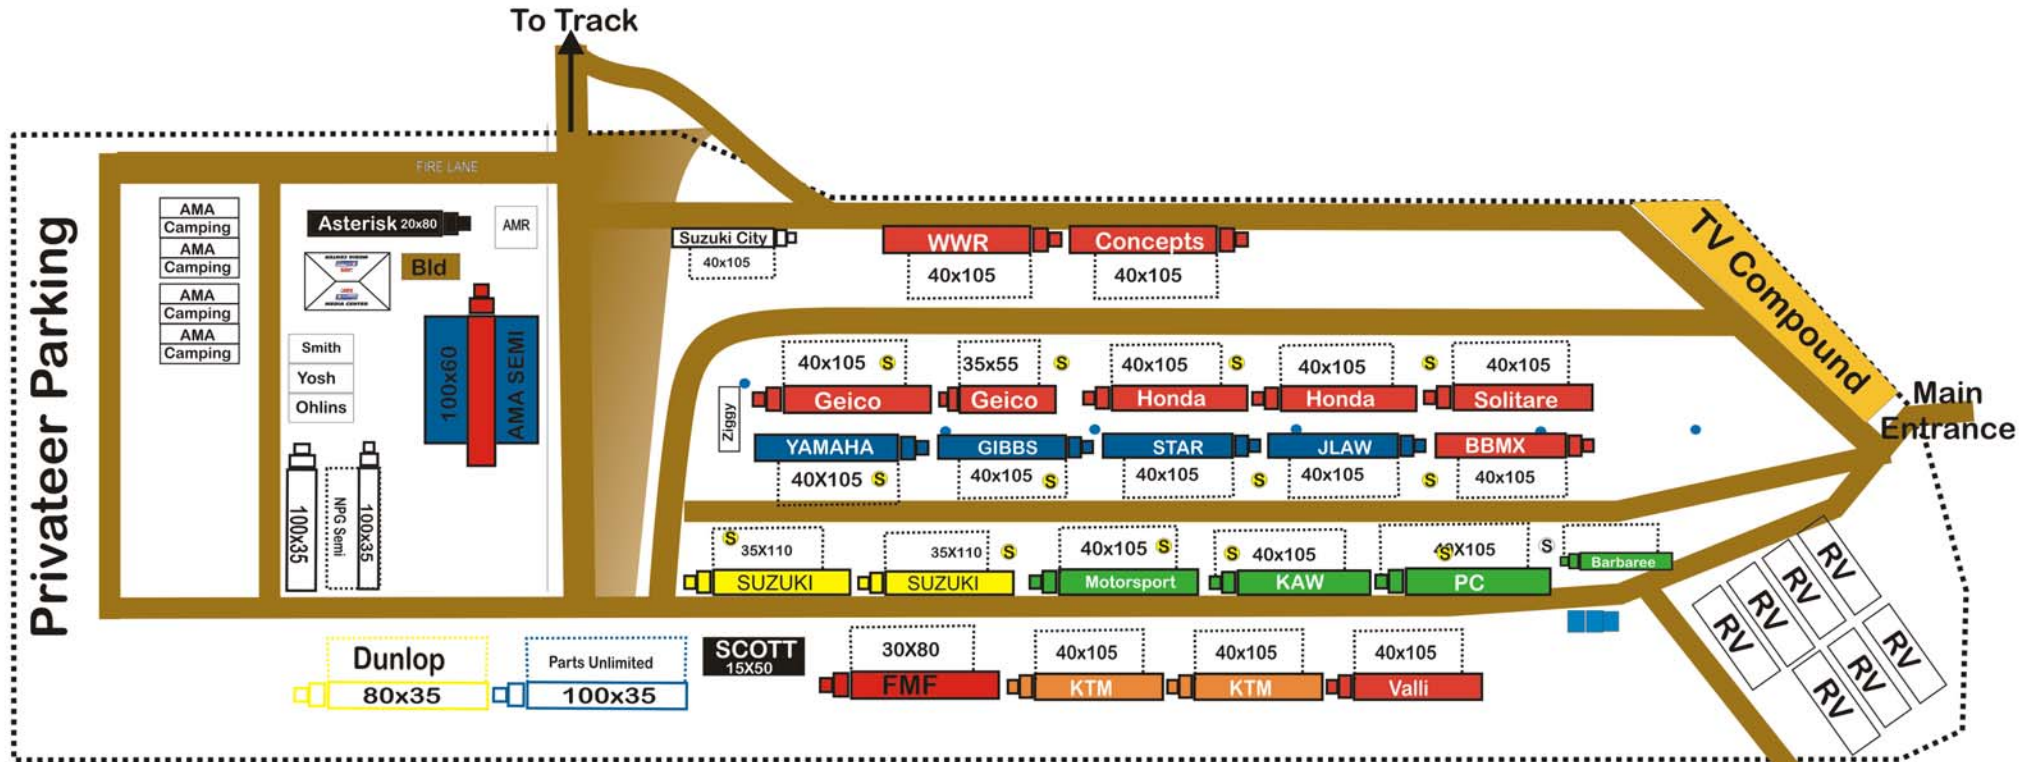

SOUTHWICK

MOTOCROSS NATIONAL

2009 SOUTHWICK PADDOCK PARKING MAP

- | | |
|----------------|--------------|
| 1. Suzuki | 12. JGR |
| 2. Suzuki | 13. Yamaha |
| 3. Kawasaki | 14. Geico |
| 4. PC | 15. Geico |
| 5. Motorsports | 16. Honda |
| 6. MDK | 17. Honda |
| 7. MDK | 18. Solitare |
| 8. JAGER | 19. Concepts |
| 9. BBMX | 20. WWR |
| 10. JLaw | 21. WWR |
| 11. Star | 22. Barbaree |

Pro Entrance
From Rental Cars