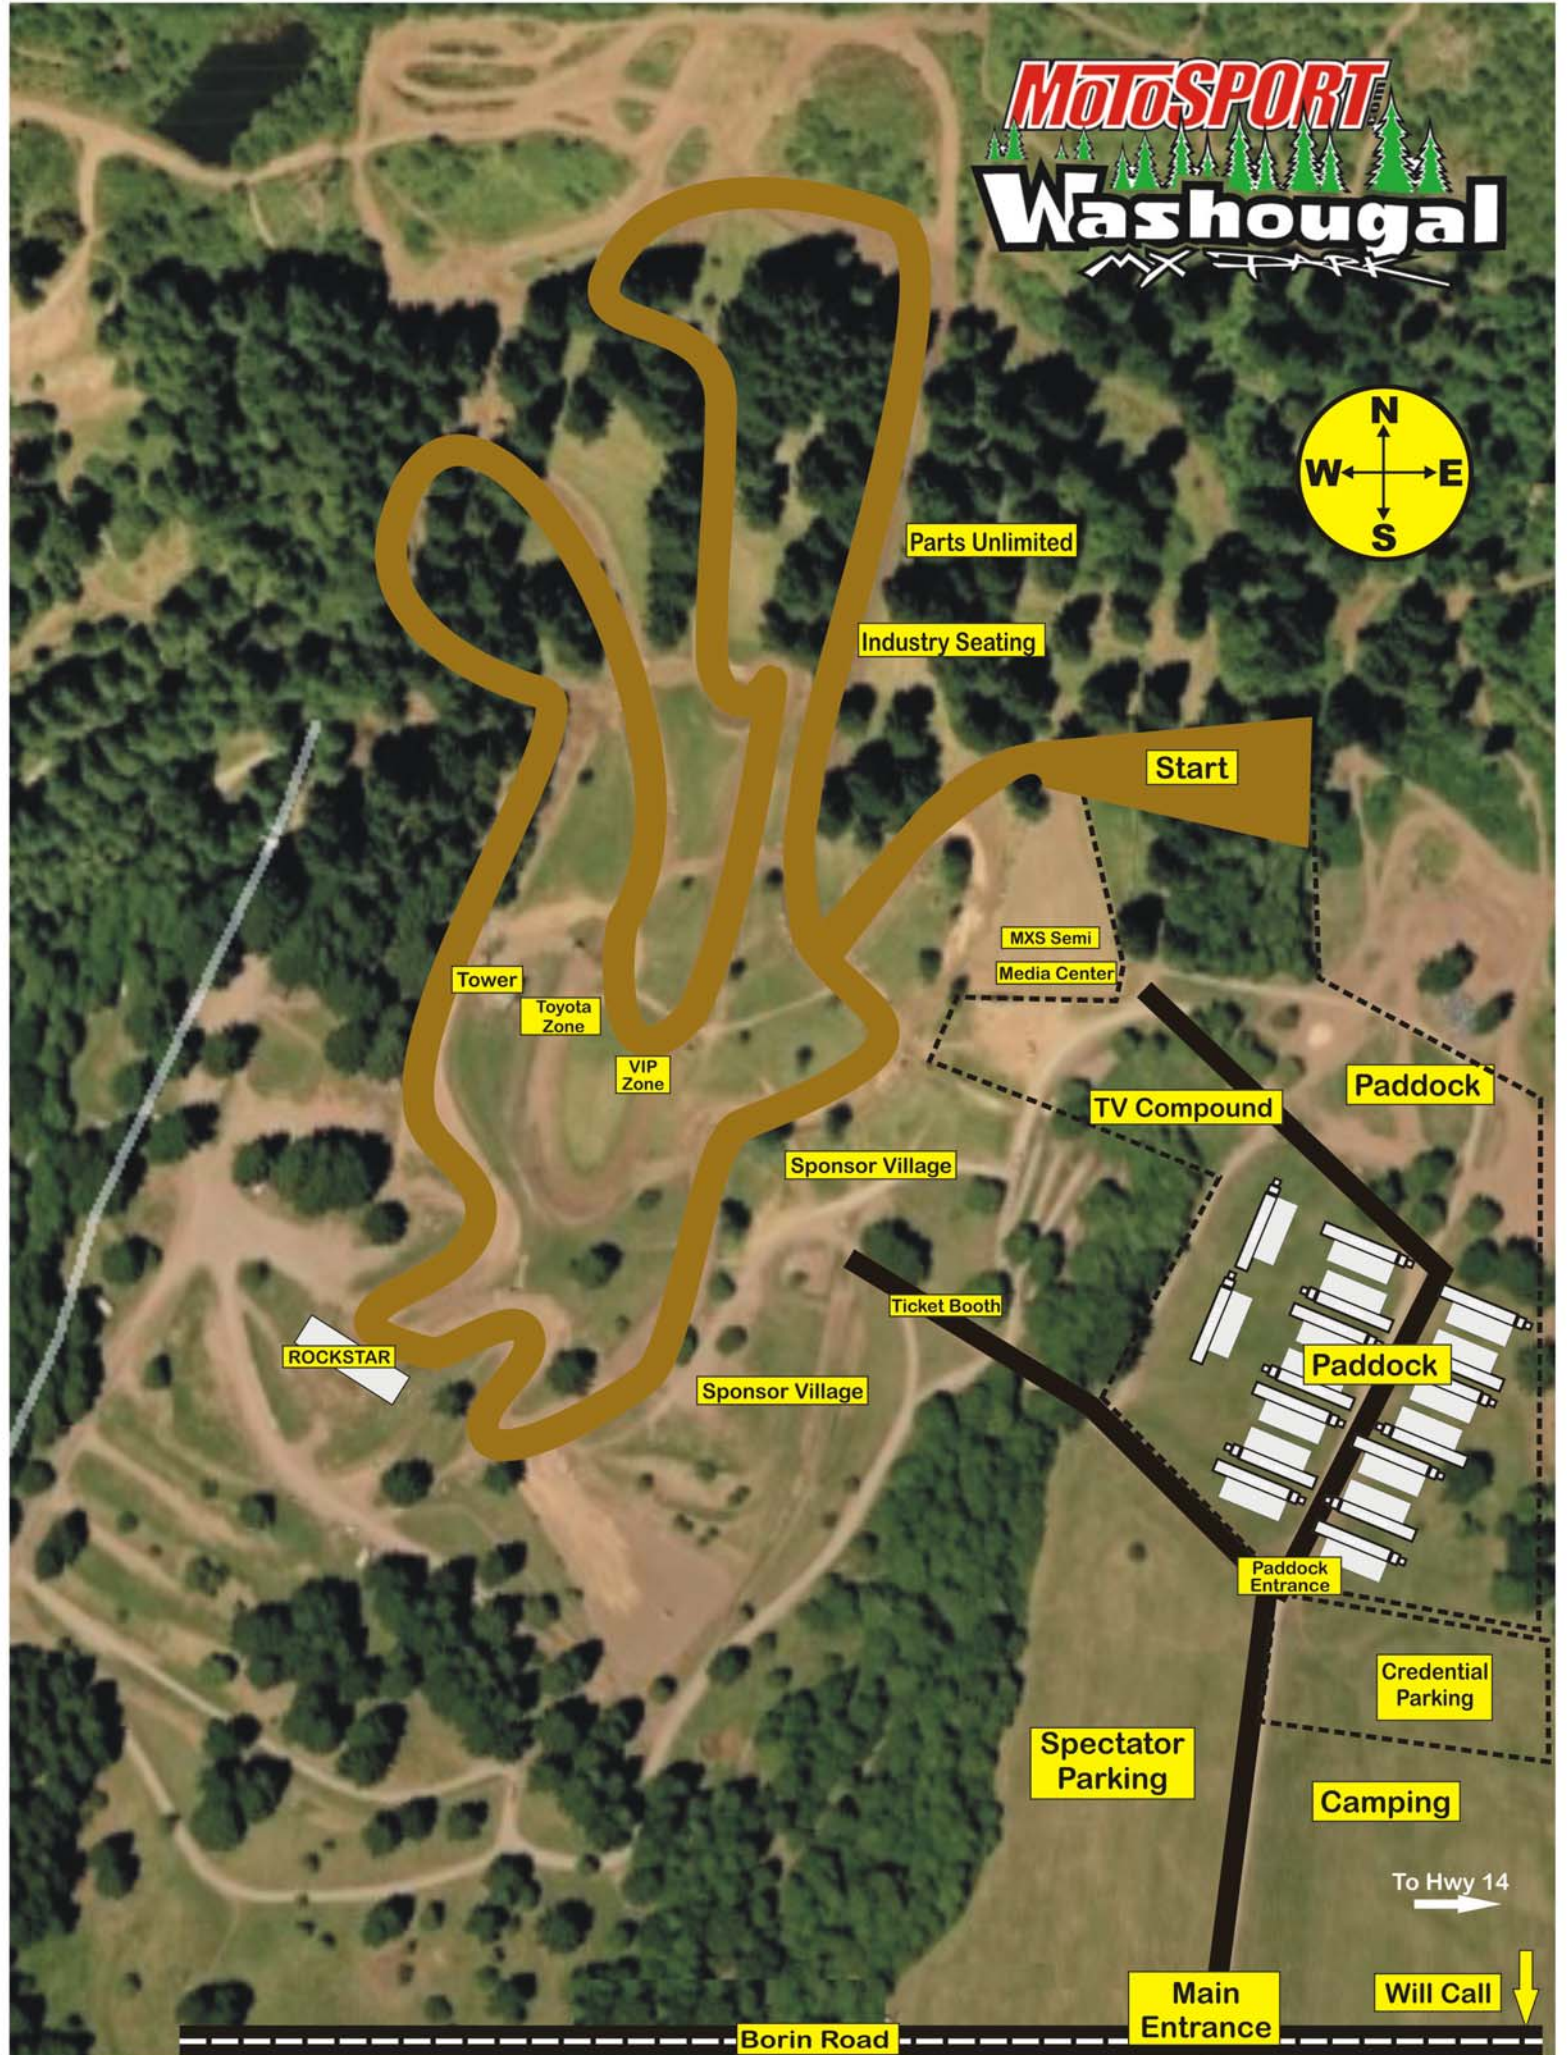

# MOTOSPORT Washougal

Parts Unlimited

Industry Seating

Start

MXS Semi

Media Center

Tower

Toyota Zone

VIP Zone

Sponsor Village

TV Compound

Paddock

Ticket Booth

ROCKSTAR

Sponsor Village

Paddock

Paddock Entrance

Credential Parking

Camping

Spectator Parking

To Hwy 14

Main Entrance

Will Call

Borin Road